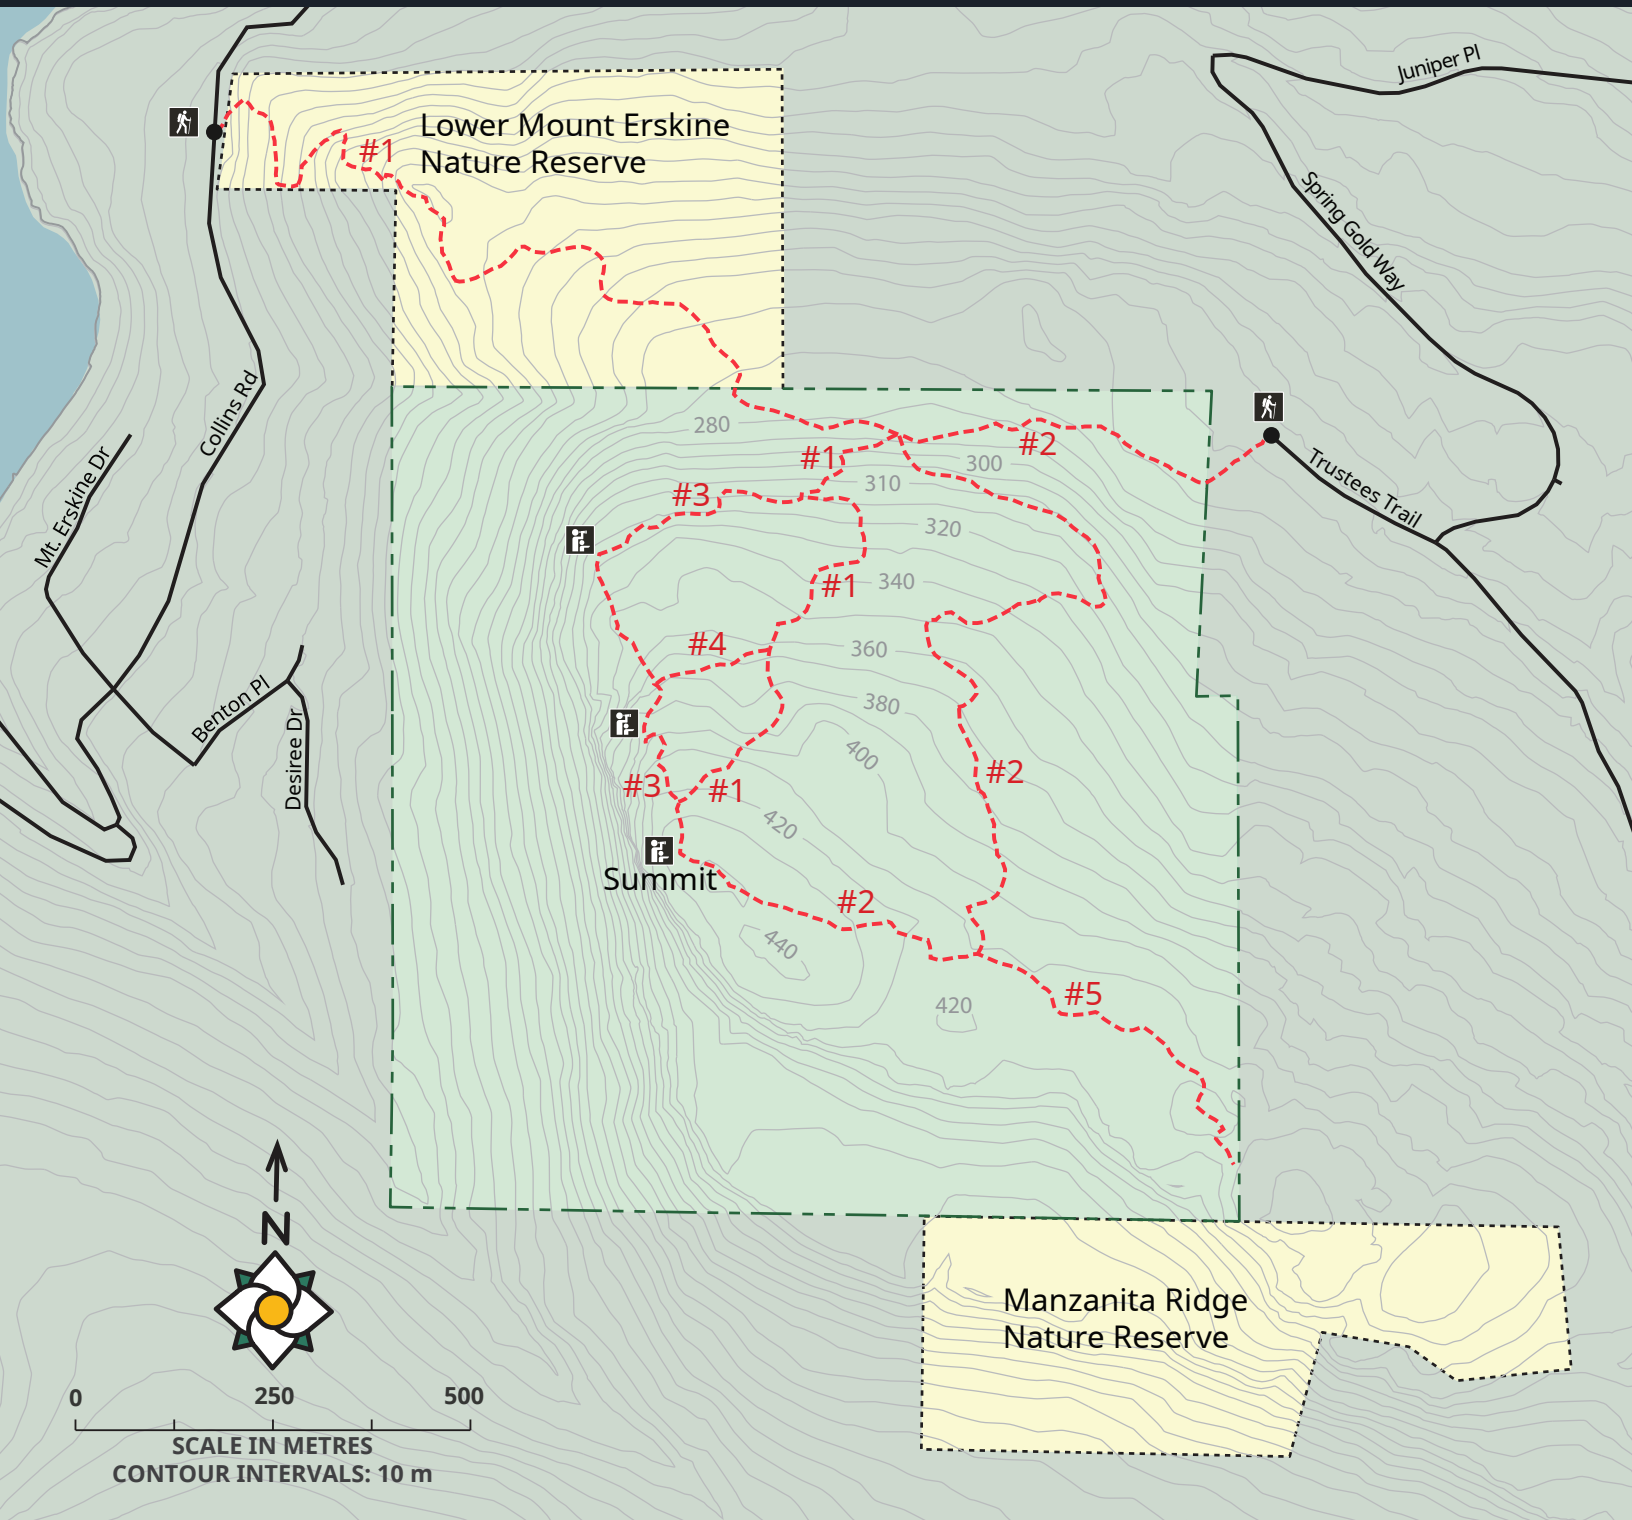

Mount Erskine Park

ROADS & TRAILS

	Hiking Trail		Nature Reserve
	Road		
	Park Area		

ACTIVITIES & SERVICES

-  Viewpoint
-  Hiking

BC Parks