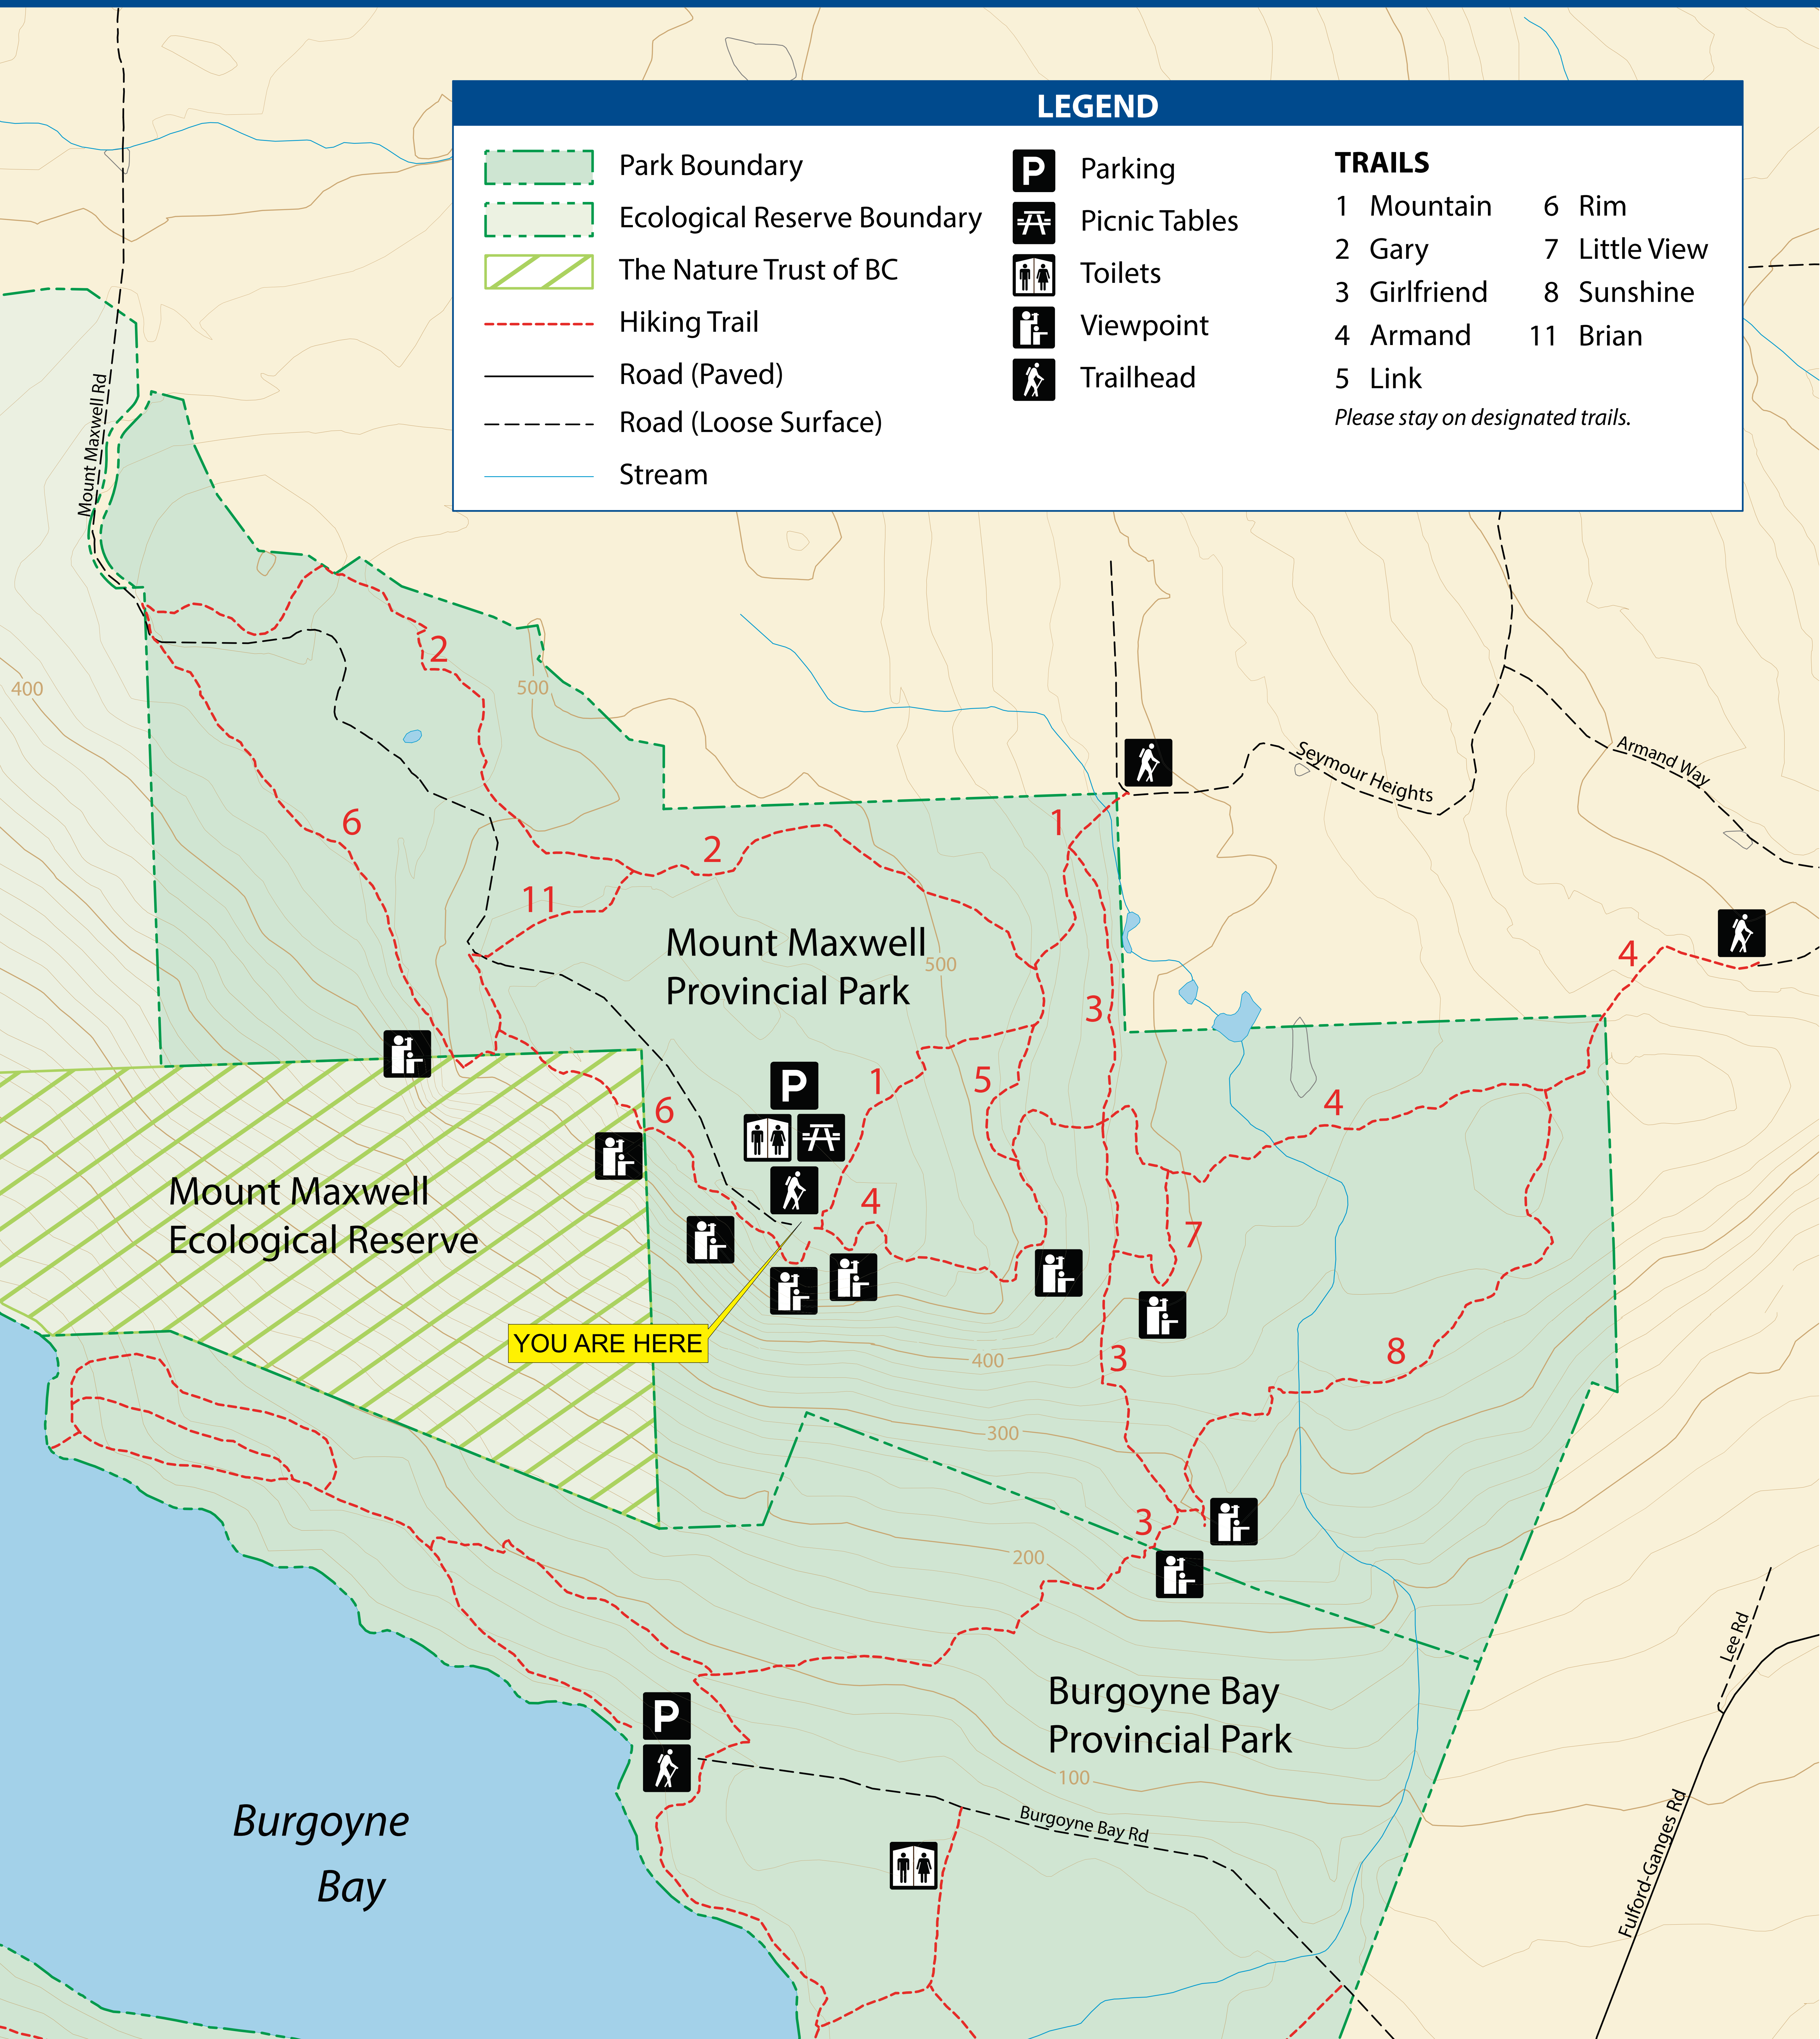

Mount Maxwell Provincial Park

LEGEND					
	Park Boundary		Parking	TRAILS	
	Ecological Reserve Boundary		Picnic Tables	1 Mountain	6 Rim
	The Nature Trust of BC		Toilets	2 Gary	7 Little View
	Hiking Trail		Viewpoint	3 Girlfriend	8 Sunshine
	Road (Paved)		Trailhead	4 Armand	11 Brian
	Road (Loose Surface)			5 Link	
	Stream			<i>Please stay on designated trails.</i>	

www.naturetrust.bc.ca
www.saltspringtnc.ca

Stay Safe - Have Fun

www.bcparks.ca